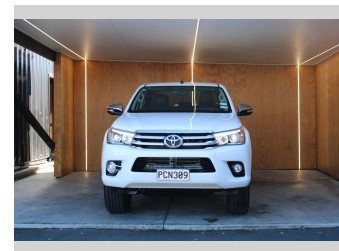

2016 Toyota Hilux SR5 LIMITED, LEATHER, TOW BAR

Purchase Price **\$29,990**
Includes GST, Registration & Licensing

Finance may be available on this vehicle. Ask one of our friendly staff for more information.

Body Style
4 door, Ute

Odometer
169,154 km

Engine
2755 cc, Internal Combustion

Fuel Type
Diesel

Transmission
Automatic

Wheels
-

VIN
MROGA3DD700260178

Interior
-