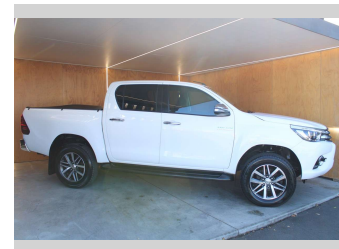

2016 Toyota Hilux SR5 LIMITED, LEATHER, TOW BAR

Purchase Price **\$29,990**
Includes GST, Registration & Licensing

Finance may be available on this vehicle. Ask one of our friendly staff for more information.

Body Style
4 door, Ute

Odometer
169,154 km

Engine
2755 cc, Internal Combustion

Fuel Type
Diesel

Transmission
Automatic

Wheels
-

VIN
MROGA3DD700260178

Interior
-