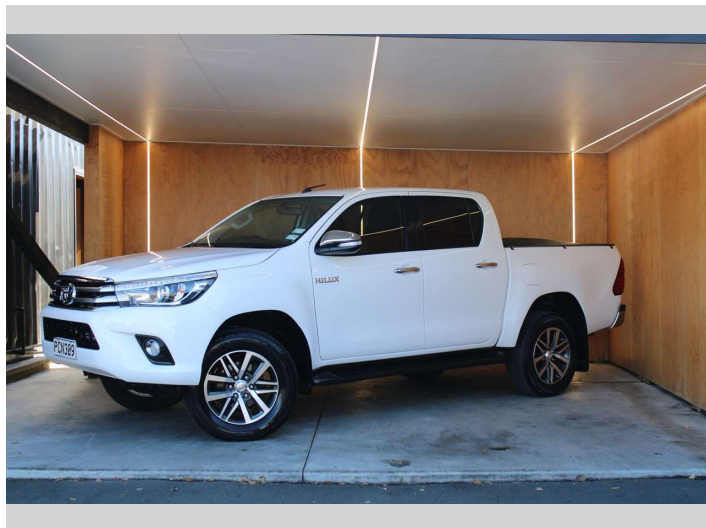

2016 Toyota Hilux SR5 LIMITED, LEATHER, TOW BAR

Purchase Price **\$29,990**
Includes GST, Registration & Licensing

Finance may be available on this vehicle. Ask one of our friendly staff for more information.

Body Style
4 door, Ute

Odometer
169,154 km

Engine
2755 cc, Internal Combustion

Fuel Type
Diesel

Transmission
Automatic

Wheels
-

VIN
MROGA3DD700260178

Interior
-