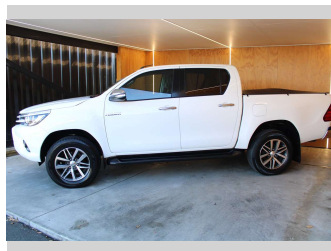

2016 Toyota Hilux SR5 LIMITED, LEATHER, TOW BAR

Purchase Price **\$29,990**
Includes GST, Registration & Licensing

Finance may be available on this vehicle. Ask one of our friendly staff for more information.

Body Style
4 door, Ute

Odometer
169,154 km

Engine
2755 cc, Internal Combustion

Fuel Type
Diesel

Transmission
Automatic

Wheels
-

VIN
MROGA3DD700260178

Interior
-