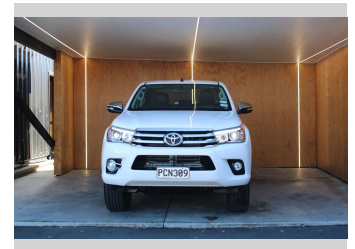

2016 Toyota Hilux SR5 LIMITED, LEATHER, TOW BAR

Purchase Price **\$29,990**
Includes GST, Registration & Licensing

Finance may be available on this vehicle. Ask one of our friendly staff for more information.

Body Style
4 door, Ute

Odometer
169,154 km

Engine
2755 cc, Internal Combustion

Fuel Type
Diesel

Transmission
Automatic

Wheels
-

VIN
MROGA3DD700260178

Interior
-