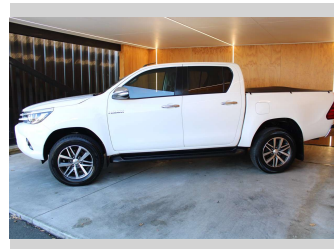

2016 Toyota Hilux SR5 LIMITED, LEATHER, TOW BAR

Purchase Price **\$29,990**
Includes GST, Registration & Licensing

Finance may be available on this vehicle. Ask one of our friendly staff for more information.

Body Style
4 door, Ute

Odometer
169,154 km

Engine
2755 cc, Internal Combustion

Fuel Type
Diesel

Transmission
Automatic

Wheels
-

VIN
MROGA3DD700260178

Interior
-