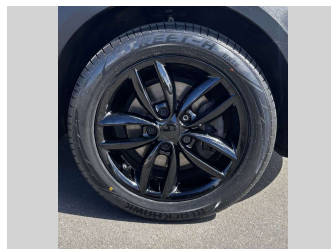

2013 Mini Cooper COUNTRYMAN

Purchase Price **POA**
Includes GST, Registration & Licensing

Finance may be available on this vehicle. Ask one of our friendly staff for more information.

Gain peace of mind with Mechanical Breakdown Insurance. **Ask us how.**

Top features
None Listed

Body Style
Hatchback

Odometer
139,670 km

Engine
1995 cc, In-Line

Fuel Type
Diesel

Transmission
Automatic

Wheels
-

VIN
WMWXd32030WN35626

Interior
Black

Safety
-

Reg No.
MCD715

Ext Colour
Green

History
Ex-Overseas, 3 owners

Seats
5 seats, Leather/Alcantara

CO2 Emissions
-

Energy Economy
-