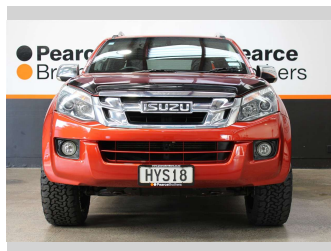

2015 Isuzu D-Max LS-T 3.0D, 4WD, BRAND NEW 20"

Purchase Price **\$26,990**
Includes GST, Registration & Licensing

Finance may be available on this vehicle. Ask one of our friendly staff for more information.

Body Style
4 door, Ute

Odometer
197,430 km

Engine
2999 cc, Internal Combustion

Fuel Type
Diesel

Transmission
Automatic

Wheels
-

VIN
MPATFS85JFT007565

Interior
-