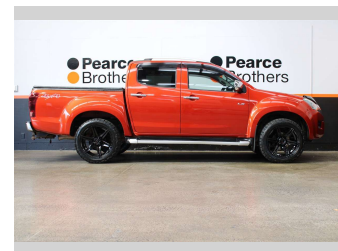

2015 Isuzu D-Max LS-T 3.0D, 4WD, BRAND NEW 20"

Purchase Price **\$26,990**
Includes GST, Registration & Licensing

Finance may be available on this vehicle. Ask one of our friendly staff for more information.

Body Style
4 door, Ute

Odometer
197,430 km

Engine
2999 cc, Internal Combustion

Fuel Type
Diesel

Transmission
Automatic

Wheels
-

VIN
MPATFS85JFT007565

Interior
-