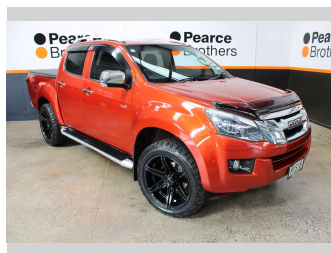

2015 Isuzu D-Max LS-T 3.0D, 4WD, BRAND NEW 20"

Purchase Price **\$26,990**
Includes GST, Registration & Licensing

Finance may be available on this vehicle. Ask one of our friendly staff for more information.

Body Style
4 door, Ute

Odometer
197,430 km

Engine
2999 cc, Internal Combustion

Fuel Type
Diesel

Transmission
Automatic

Wheels
-

VIN
MPATFS85JFT007565

Interior
-