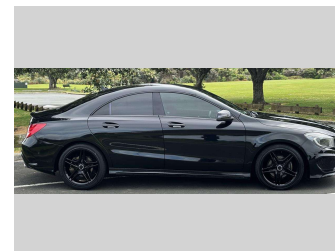

# 2015 Mercedes-Benz CLA 180

**Purchase Price** **\$17,975**  
Includes GST, Registration & Licensing

Finance may be available on this vehicle. Ask one of our friendly staff for more information.

Gain peace of mind with Mechanical Breakdown Insurance. **Ask us how.**

**Top features**  
None Listed

Body Style  
**4 door, Sedan**

Odometer  
**114,757 km**

Engine  
**1590 cc, In-Line**

Fuel Type  
**Petrol**

Transmission  
**Automatic, Front Wheel**

Wheels  
-

VIN  
**WDD1173422N200772**