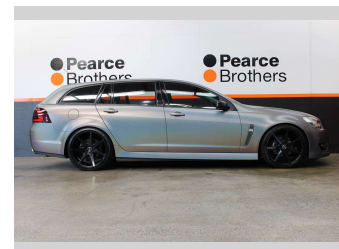

2016 Holden COMMODORE VF2 SV6 WAGON, LWRD

Purchase Price **\$23,990**
Includes GST, Registration & Licensing

Finance may be available on this vehicle. Ask one of our friendly staff for more information.

Body Style
5 door, Wagon

Odometer
159,679 km

Engine
3564 cc, Internal Combustion

Fuel Type
Petrol

Transmission
Automatic

Wheels
-

VIN
6G1FB8E33GL245112

Interior
-