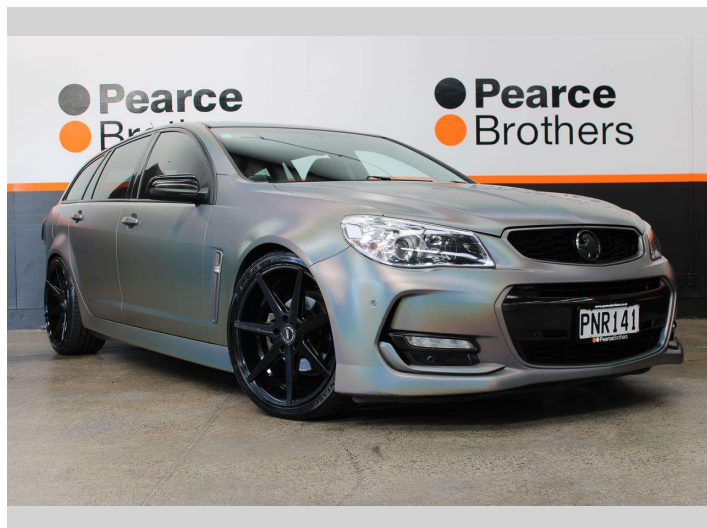

2016 Holden COMMODORE VF2 SV6 WAGON, LWRD

Purchase Price **\$23,990**
Includes GST, Registration & Licensing

Finance may be available on this vehicle. Ask one of our friendly staff for more information.

UDC
New Zealand's Finance Company
MARAC
MEANS FINANCE

Gain peace of mind with Mechanical Breakdown Insurance. **Ask us how.**

autosure
INSURANCE

- Top features**
- » Air Bag(s)
 - » Air Conditioning
 - » Alloys
 - » Bluetooth
 - » Car Stereo
 - » Central Locking
 - » Central Locking
 - » Cruise Control
 - » Cruise Control
 - » Electric Mirrors
 - » Electric Mirrors
 - » Electric Windows
 - » Fog Lights
 - » Parking sensors
 - » Parking Sensors
 - » Power Steering
 - » Remote Locking
 - » Reverse Camera

Body Style
5 door, Wagon

Odometer
159,679 km

Engine
3564 cc, Internal Combustion

Fuel Type
Petrol

Transmission
Automatic

Wheels
-

VIN
6G1FB8E33GL245112

Interior
-