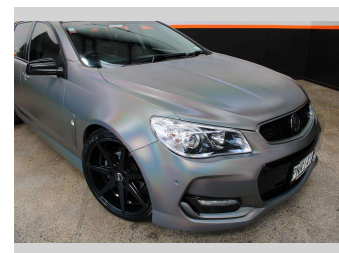

2016 Holden COMMODORE VF2 SV6 WAGON, LWRD

Purchase Price **\$23,990**
Includes GST, Registration & Licensing

Finance may be available on this vehicle. Ask one of our friendly staff for more information.

UDC
New Zealand's Finance Company
MARAC
MEANS FINANCE

Gain peace of mind with Mechanical Breakdown Insurance. **Ask us how.**

autosure
INSURANCE

- Top features**
- » Air Bag(s)
 - » Air Conditioning
 - » Alloys
 - » Bluetooth
 - » Car Stereo
 - » Central Locking
 - » Central Locking
 - » Cruise Control
 - » Cruise Control
 - » Electric Mirrors
 - » Electric Mirrors
 - » Electric Windows
 - » Fog Lights
 - » Parking sensors
 - » Parking Sensors
 - » Power Steering
 - » Remote Locking
 - » Reverse Camera

Body Style
5 door, Wagon

Odometer
159,679 km

Engine
3564 cc, Internal Combustion

Fuel Type
Petrol

Transmission
Automatic

Wheels
-

VIN
6G1FB8E33GL245112

Interior
-