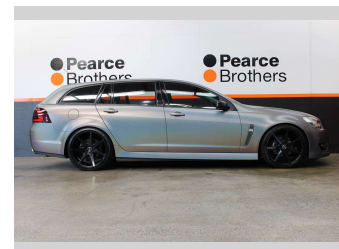

2016 Holden COMMODORE VF2 SV6 WAGON, LWRD

Purchase Price **\$22,990**
Includes GST, Registration & Licensing

Finance may be available on this vehicle. Ask one of our friendly staff for more information.

Body Style
5 door, Wagon

Odometer
159,679 km

Engine
3564 cc, Internal Combustion

Fuel Type
Petrol

Transmission
Automatic

Wheels
-

VIN
6G1FB8E33GL245112

Interior
-