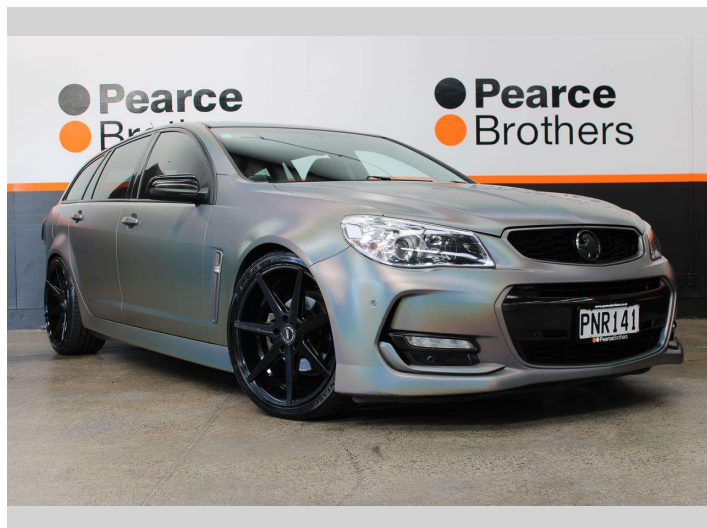

2016 Holden COMMODORE VF2 SV6 WAGON, LWRD

Purchase Price **\$22,990**
Includes GST, Registration & Licensing

Finance may be available on this vehicle. Ask one of our friendly staff for more information.

Body Style
5 door, Wagon

Odometer
159,679 km

Engine
3564 cc, Internal Combustion

Fuel Type
Petrol

Transmission
Automatic

Wheels
-

VIN
6G1FB8E33GL245112

Interior
-