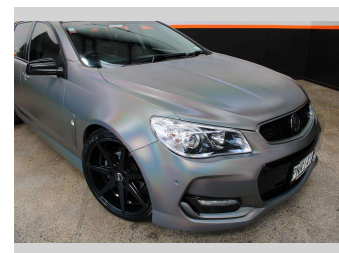

2016 Holden COMMODORE VF2 SV6 WAGON, LWRD

Purchase Price **\$22,990**
Includes GST, Registration & Licensing

Finance may be available on this vehicle. Ask one of our friendly staff for more information.

Body Style
5 door, Wagon

Odometer
159,679 km

Engine
3564 cc, Internal Combustion

Fuel Type
Petrol

Transmission
Automatic

Wheels
-

VIN
6G1FB8E33GL245112

Interior
-