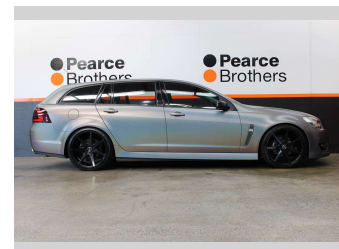

2016 Holden COMMODORE VF2 SV6 WAGON, LWRD

Purchase Price **\$21,990**
Includes GST, Registration & Licensing

Finance may be available on this vehicle. Ask one of our friendly staff for more information.

Body Style
5 door, Wagon

Odometer
159,679 km

Engine
3564 cc, Internal Combustion

Fuel Type
Petrol

Transmission
Automatic

Wheels
-

VIN
6G1FB8E33GL245112

Interior
-