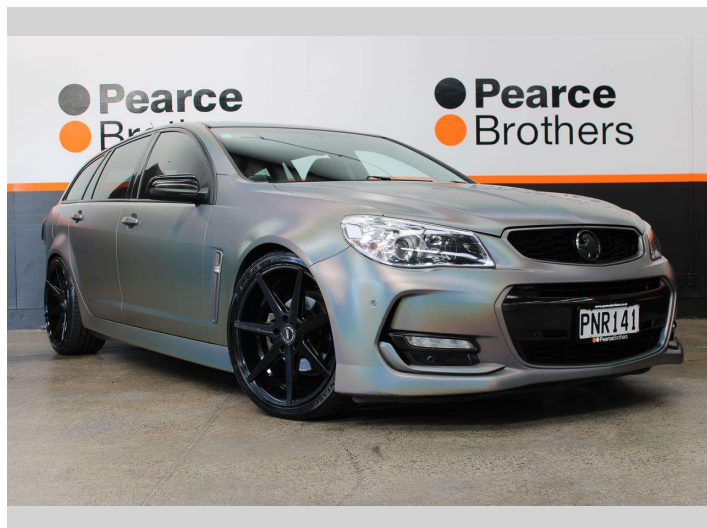

2016 Holden COMMODORE VF2 SV6 WAGON, LWRD

Purchase Price **\$21,990**
Includes GST, Registration & Licensing

Finance may be available on this vehicle. Ask one of our friendly staff for more information.

UDC
New Zealand's Finance Company
MARAC
MEANS FINANCE

Gain peace of mind with Mechanical Breakdown Insurance. **Ask us how.**

autosure
INSURANCE

- Top features**
- » Air Bag(s)
 - » Air Conditioning
 - » Alloys
 - » Bluetooth
 - » Car Stereo
 - » Central Locking
 - » Central Locking
 - » Cruise Control
 - » Cruise Control
 - » Electric Mirrors
 - » Electric Mirrors
 - » Electric Windows
 - » Fog Lights
 - » Parking sensors
 - » Parking Sensors
 - » Power Steering
 - » Remote Locking
 - » Reverse Camera

Body Style
5 door, Wagon

Odometer
159,679 km

Engine
3564 cc, Internal Combustion

Fuel Type
Petrol

Transmission
Automatic

Wheels
-

VIN
6G1FB8E33GL245112

Interior
-