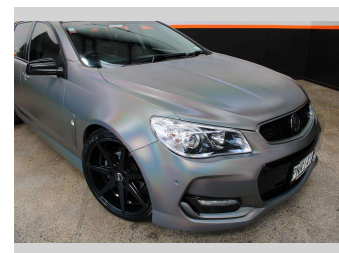

2016 Holden COMMODORE VF2 SV6 WAGON, LWRD

Purchase Price **\$21,990**
Includes GST, Registration & Licensing

Finance may be available on this vehicle. Ask one of our friendly staff for more information.

UDC
New Zealand's Finance Company
MARAC
MEANS FINANCE

Gain peace of mind with Mechanical Breakdown Insurance. **Ask us how.**

autosure
INSURANCE

- Top features**
- » Air Bag(s)
 - » Air Conditioning
 - » Alloys
 - » Bluetooth
 - » Car Stereo
 - » Central Locking
 - » Central Locking
 - » Cruise Control
 - » Cruise Control
 - » Electric Mirrors
 - » Electric Mirrors
 - » Electric Windows
 - » Fog Lights
 - » Parking sensors
 - » Parking Sensors
 - » Power Steering
 - » Remote Locking
 - » Reverse Camera

Body Style
5 door, Wagon

Odometer
159,679 km

Engine
3564 cc, Internal Combustion

Fuel Type
Petrol

Transmission
Automatic

Wheels
-

VIN
6G1FB8E33GL245112

Interior
-