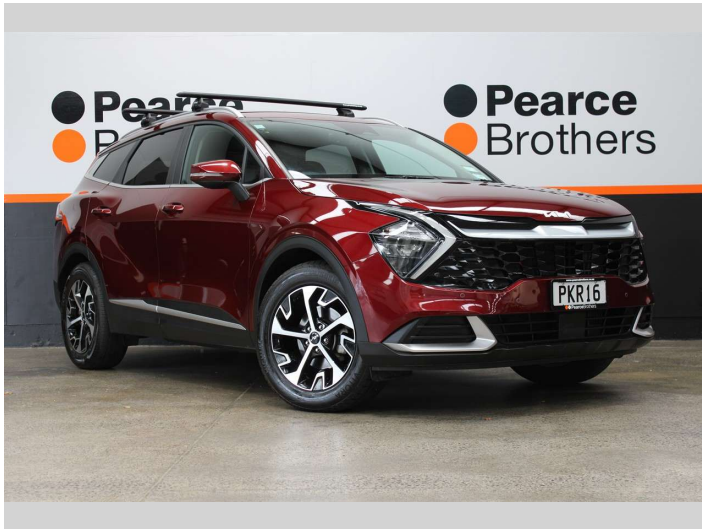

2022 Kia Sportage LX + 2.0D 4WD HIGH SPEC

Purchase Price **\$32,990**
Includes GST, Registration & Licensing

Finance may be available on this vehicle. Ask one of our friendly staff for more information.

Body Style
5 door, Wagon

Odometer
71,624 km

Engine
1999 cc, Internal Combustion

Fuel Type
Diesel

Transmission
Automatic

Wheels
-

VIN
KNAPU81CSN7082594

Interior
-