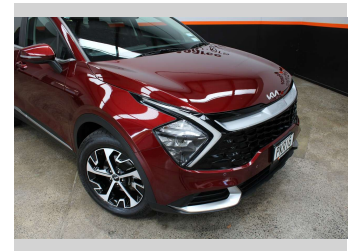

2022 Kia Sportage LX + 2.0D 4WD HIGH SPEC

Purchase Price **\$32,990**
Includes GST, Registration & Licensing

Finance may be available on this vehicle. Ask one of our friendly staff for more information.

Body Style
5 door, Wagon

Odometer
71,624 km

Engine
1999 cc, Internal Combustion

Fuel Type
Diesel

Transmission
Automatic

Wheels
-

VIN
KNAPU81CSN7082594

Interior
-