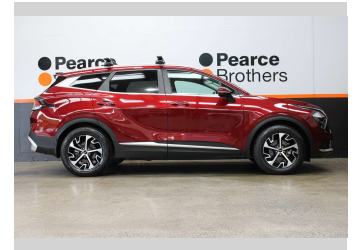

2022 Kia Sportage LX + 2.0D 4WD HIGH SPEC

Purchase Price **\$32,990**
Includes GST, Registration & Licensing

Finance may be available on this vehicle. Ask one of our friendly staff for more information.

Body Style
5 door, Wagon

Odometer
71,624 km

Engine
1999 cc, Internal Combustion

Fuel Type
Diesel

Transmission
Automatic

Wheels
-

VIN
KNAPU81CSN7082594

Interior
-