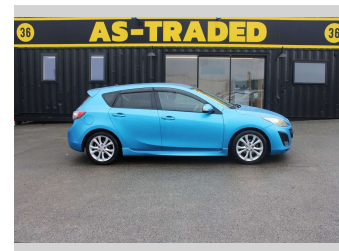

2009 Mazda Axela 2.0 AUTO, ALLOYS!

Purchase Price **\$8,885**
Includes GST, Registration & Licensing

Finance may be available on this vehicle. Ask one of our friendly staff for more information.

Gain peace of mind with Mechanical Breakdown Insurance. **Ask us how.**

Top features
None Listed

Body Style
Hatchback

Odometer
100,444 km

Engine
1990 cc, Internal Combustion

Fuel Type
Petrol

Transmission
Automatic

Wheels
-

VIN
7AT0C13JX19103044

Interior
-

Safety
-

Reg No.
MPQ716

Ext Colour
Blue

History
Ex-Overseas

Seats
5 seats

CO2 Emissions
-

Energy Economy
-