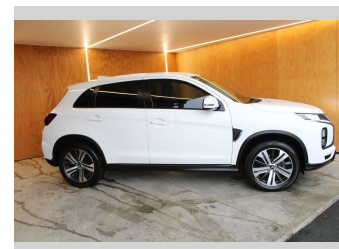

2019 Mitsubishi Asx XLS, LOW KMS, LEATHER

Purchase Price **\$22,990**
Includes GST, Registration & Licensing

Finance may be available on this vehicle. Ask one of our friendly staff for more information.

Body Style
5 door, Wagon

Odometer
36,772 km

Engine
1998 cc, Internal Combustion

Fuel Type
Petrol

Transmission
CVT

Wheels
-

VIN
JMFXTGA2WLU002945

Interior
-