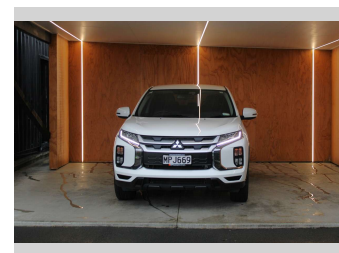

2019 Mitsubishi Asx XLS, LOW KMS, LEATHER

Purchase Price **\$22,990**
Includes GST, Registration & Licensing

Finance may be available on this vehicle. Ask one of our friendly staff for more information.