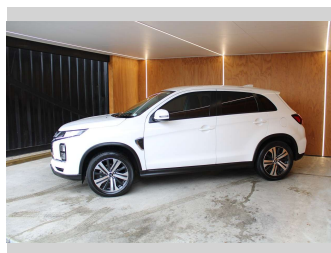

2019 Mitsubishi Asx XLS, LOW KMS, LEATHER

Purchase Price **\$22,990**
Includes GST, Registration & Licensing

Finance may be available on this vehicle. Ask one of our friendly staff for more information.

Body Style
5 door, Wagon

Odometer
36,772 km

Engine
1998 cc, Internal Combustion

Fuel Type
Petrol

Transmission
CVT

Wheels
-

VIN
JMFXTGA2WLU002945

Interior
-