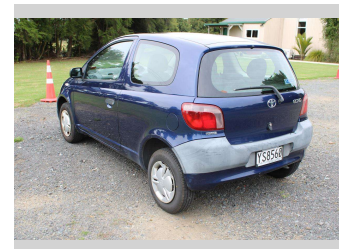

1999 Toyota Echo 1.3P HATCH3 5M

Purchase Price **\$2,750**
Includes GST, Registration & Licensing

Finance may be available on this vehicle. Ask one of our friendly staff for more information.

Gain peace of mind with Mechanical Breakdown Insurance. **Ask us how.**

Top features
None Listed

Body Style
3 door, Hatchback

Odometer
153,465 km

Engine
1298 cc, Internal Combustion

Fuel Type
Petrol

Transmission
MANUAL

Wheels
-

VIN
JTDJW133900017216

Interior
-

Safety
-

Reg No.
YS8560

Ext Colour
Blue

History
NZ New

Seats
5 seats

CO2 Emissions
-

Energy Economy
-