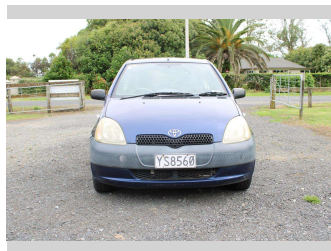

1999 Toyota Echo 1.3P HATCH3 5M

Purchase Price **\$2,750**
Includes GST, Registration & Licensing

Finance may be available on this vehicle. Ask one of our friendly staff for more information.

Gain peace of mind with Mechanical Breakdown Insurance. **Ask us how.**

Top features
None Listed

Body Style
3 door, Hatchback

Odometer
153,465 km

Engine
1298 cc, Internal Combustion

Fuel Type
Petrol

Transmission
MANUAL

Wheels
-

VIN
JTDJW133900017216

Interior
-

Safety
-

Reg No.
YS8560

Ext Colour
Blue

History
NZ New

Seats
5 seats

CO2 Emissions
-

Energy Economy
-