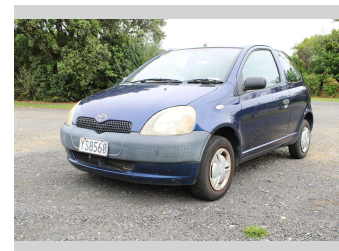

1999 Toyota Echo 1.3P HATCH3 5M

Purchase Price **\$2,750**
Includes GST, Registration & Licensing

Finance may be available on this vehicle. Ask one of our friendly staff for more information.

Gain peace of mind with Mechanical Breakdown Insurance. **Ask us how.**

Top features
None Listed

Body Style
3 door, Hatchback

Odometer
153,465 km

Engine
1298 cc, Internal Combustion

Fuel Type
Petrol

Transmission
MANUAL

Wheels
-

VIN
JTDJW133900017216

Interior
-

Safety
-

Reg No.
YS8560

Ext Colour
Blue

History
NZ New

Seats
5 seats

CO2 Emissions
-

Energy Economy
-