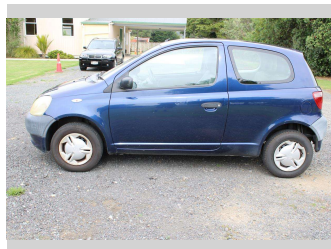

1999 Toyota Echo 1.3P HATCH3 5M

Purchase Price **\$2,750**
Includes GST, Registration & Licensing

Finance may be available on this vehicle. Ask one of our friendly staff for more information.

Gain peace of mind with Mechanical Breakdown Insurance. **Ask us how.**

Top features
None Listed

Body Style
3 door, Hatchback

Odometer
153,465 km

Engine
1298 cc, Internal Combustion

Fuel Type
Petrol

Transmission
MANUAL

Wheels
-

VIN
JTDJW133900017216

Interior
-

Safety
-

Reg No.
YS8560

Ext Colour
Blue

History
NZ New

Seats
5 seats

CO2 Emissions
-

Energy Economy
-