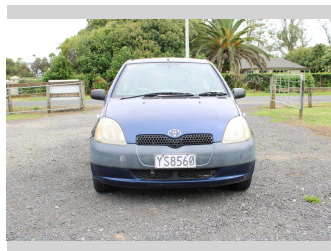

1999 Toyota Echo 1.3P HATCH3 5M

Purchase Price **\$2,950**
Includes GST, Registration & Licensing

Finance may be available on this vehicle. Ask one of our friendly staff for more information.

Gain peace of mind with Mechanical Breakdown Insurance. **Ask us how.**

Top features
None Listed

Body Style
3 door, Hatchback

Odometer
153,465 km

Engine
1298 cc, Internal Combustion

Fuel Type
Petrol

Transmission
MANUAL

Wheels
-

VIN
JTDJW133900017216

Interior
-

Safety
-

Reg No.
YS8560

Ext Colour
Blue

History
NZ New

Seats
5 seats

CO2 Emissions
-

Energy Economy
-