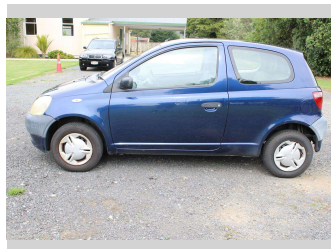

1999 Toyota Echo 1.3P HATCH3 5M

Purchase Price **\$2,950**
Includes GST, Registration & Licensing

Finance may be available on this vehicle. Ask one of our friendly staff for more information.

Gain peace of mind with Mechanical Breakdown Insurance. **Ask us how.**

Top features
None Listed

Body Style
3 door, Hatchback

Odometer
153,465 km

Engine
1298 cc, Internal Combustion

Fuel Type
Petrol

Transmission
MANUAL

Wheels
-

VIN
JTDJW133900017216

Interior
-

Safety
-

Reg No.
YS8560

Ext Colour
Blue

History
NZ New

Seats
5 seats

CO2 Emissions
-

Energy Economy
-