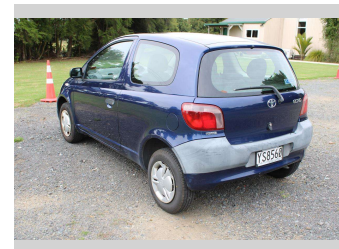

1999 Toyota Echo 1.3P HATCH3 5M

Purchase Price **\$2,950**
Includes GST, Registration & Licensing

Finance may be available on this vehicle. Ask one of our friendly staff for more information.

Gain peace of mind with Mechanical Breakdown Insurance. **Ask us how.**

Top features
None Listed

Body Style
3 door, Hatchback

Odometer
153,465 km

Engine
1298 cc, Internal Combustion

Fuel Type
Petrol

Transmission
MANUAL

Wheels
-

VIN
JTDJW133900017216

Interior
-

Safety
-

Reg No.
YS8560

Ext Colour
Blue

History
NZ New

Seats
5 seats

CO2 Emissions
-

Energy Economy
-