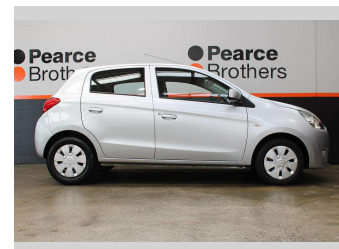

2013 Mitsubishi MIRAGE LS 1.2P NZ NEW HATCH

Purchase Price **\$7,990**
Includes GST, Registration & Licensing

Finance may be available on this vehicle. Ask one of our friendly staff for more information.

Body Style
5 door, Hatchback

Odometer
64,785 km

Engine
1198 cc, Internal Combustion

Fuel Type
Petrol

Transmission
CVT

Wheels
-

VIN
MMAXTA03AEH004317

Interior
-