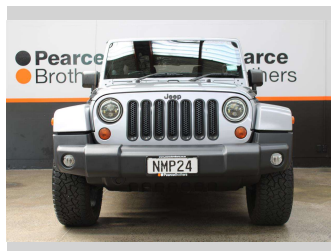

2015 Jeep Wrangler SPORT UNLIMITED 4X4 NZ NEW

Purchase Price **\$28,990**
Includes GST, Registration & Licensing

Finance may be available on this vehicle. Ask one of our friendly staff for more information.

Body Style
4 door, Wagon

Odometer
108,032 km

Engine
3605 cc, Internal Combustion

Fuel Type
Petrol

Transmission
Automatic

Wheels
-

VIN
1C4HJWKGXDL68ZZZZ

Interior
-