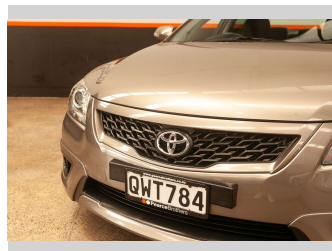

2010 Toyota AURION SPORTIVO SX6 PETROL

Purchase Price **\$8,990**
Includes GST, Registration & Licensing

Finance may be available on this vehicle. Ask one of our friendly staff for more information.

Gain peace of mind with Mechanical Breakdown Insurance. **Ask us how.**

Body Style
Sedan

Odometer
151,911 km

Engine
3456 cc, Internal Combustion

Fuel Type
Petrol

Transmission
Automatic

Wheels
-

VIN
6T153KK400X339884

Interior
-