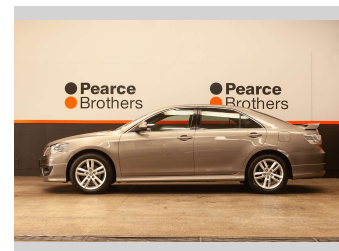

2010 Toyota AURION SPORTIVO SX6 PETROL

Purchase Price **\$8,990**
Includes GST, Registration & Licensing

Finance may be available on this vehicle. Ask one of our friendly staff for more information.

Gain peace of mind with Mechanical Breakdown Insurance. **Ask us how.**

Body Style
Sedan

Odometer
151,911 km

Engine
3456 cc, Internal Combustion

Fuel Type
Petrol

Transmission
Automatic

Wheels
-

VIN
6T153KK400X339884

Interior
-