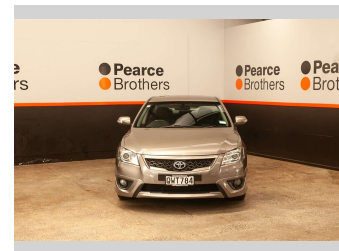

2010 Toyota AURION SPORTIVO SX6 PETROL

Purchase Price **\$8,990**
Includes GST, Registration & Licensing

Finance may be available on this vehicle. Ask one of our friendly staff for more information.

Gain peace of mind with Mechanical Breakdown Insurance. **Ask us how.**

Body Style
Sedan

Odometer
151,911 km

Engine
3456 cc, Internal Combustion

Fuel Type
Petrol

Transmission
Automatic

Wheels
-

VIN
6T153KK400X339884

Interior
-