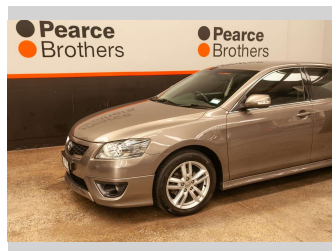

2010 Toyota AURION SPORTIVO SX6 PETROL

Purchase Price **\$8,990**
Includes GST, Registration & Licensing

Finance may be available on this vehicle. Ask one of our friendly staff for more information.

Gain peace of mind with Mechanical Breakdown Insurance. **Ask us how.**

Body Style
Sedan

Odometer
151,911 km

Engine
3456 cc, Internal Combustion

Fuel Type
Petrol

Transmission
Automatic

Wheels
-

VIN
6T153KK400X339884

Interior
-