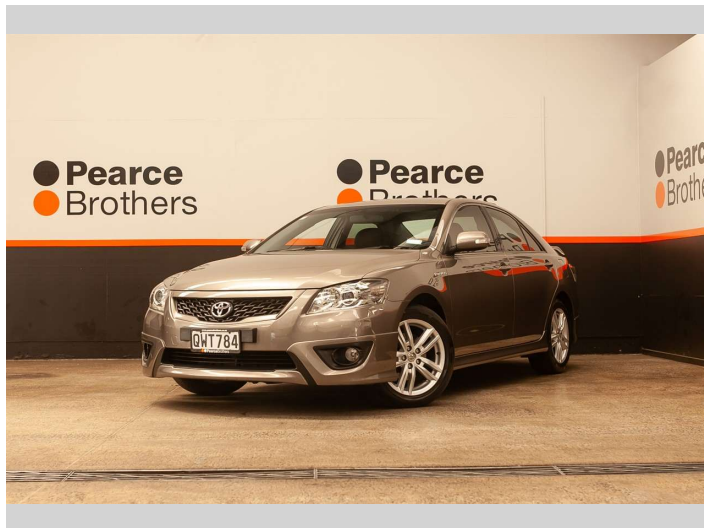

2010 Toyota AURION SPORTIVO SX6 PETROL

Purchase Price **\$8,990**
Includes GST, Registration & Licensing

Finance may be available on this vehicle. Ask one of our friendly staff for more information.

Gain peace of mind with Mechanical Breakdown Insurance. **Ask us how.**

Body Style
Sedan

Odometer
151,911 km

Engine
3456 cc, Internal Combustion

Fuel Type
Petrol

Transmission
Automatic

Wheels
-

VIN
6T153KK400X339884

Interior
-