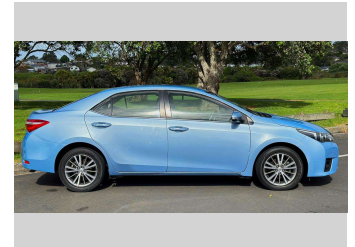

2016 Toyota Corolla GLX 1.8P NZ NEW SEDAN

Purchase Price

\$11,975

Includes GST, Registration & Licensing

Finance may be available on this vehicle. Ask one of our friendly staff for more information.

MARAC

Gain peace of mind with Mechanical Breakdown Insurance. **Ask us how.**

autosure
INSURANCE

Top features

None Listed

Body Style

4 door, Sedan

Odometer

148,581 km

Engine

1798 cc, In-Line

Fuel Type

Petrol

Transmission

CVT, Front Wheel

Wheels

-

VIN