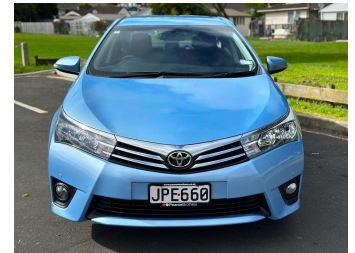

2016 Toyota Corolla GLX 1.8P NZ NEW SEDAN

Purchase Price

\$11,975

Includes GST, Registration & Licensing

Finance may be available on this vehicle. Ask one of our friendly staff for more information.

MARAC

Gain peace of mind with Mechanical Breakdown Insurance. **Ask us how.**

autosure
INSURANCE

Top features

None Listed

Body Style

4 door, Sedan

Odometer

148,581 km

Engine

1798 cc, In-Line

Fuel Type

Petrol

Transmission

CVT, Front Wheel

Wheels

-

VIN