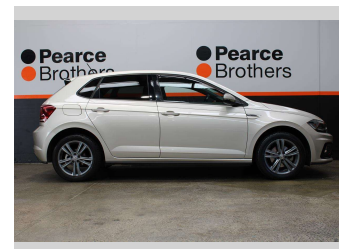

# 2018 Volkswagen POLO TSI R-LINE 85KW 1.0P

**Purchase Price** **\$17,990**  
Includes GST, Registration & Licensing

Finance may be available on this vehicle. Ask one of our friendly staff for more information.

Body Style  
**5 door, Hatchback**

Odometer  
**34,833 km**

Engine  
**999 cc, Internal Combustion**

Fuel Type  
**Petrol**

Transmission  
**Automatic**

Wheels  
-

VIN  
**WVWZZZAWZJU069784**

Interior  
-