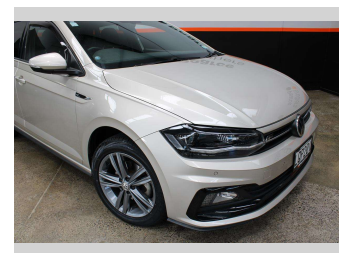

# 2018 Volkswagen POLO TSI R-LINE 85KW 1.0P

**Purchase Price** **\$17,990**  
Includes GST, Registration & Licensing

Finance may be available on this vehicle. Ask one of our friendly staff for more information.

Body Style  
**5 door, Hatchback**

Odometer  
**34,833 km**

Engine  
**999 cc, Internal Combustion**

Fuel Type  
**Petrol**

Transmission  
**Automatic**

Wheels  
-

VIN  
**WVWZZZAWZJU069784**

Interior  
-