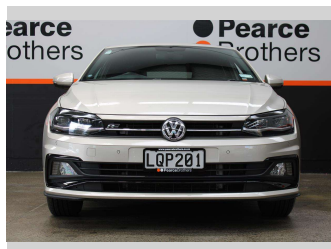

# 2018 Volkswagen POLO TSI R-LINE 85KW 1.0P

**Purchase Price** **\$17,990**  
Includes GST, Registration & Licensing

Finance may be available on this vehicle. Ask one of our friendly staff for more information.

Body Style  
**5 door, Hatchback**

Odometer  
**34,833 km**

Engine  
**999 cc, Internal Combustion**

Fuel Type  
**Petrol**

Transmission  
**Automatic**

Wheels  
-

VIN  
**WVWZZZAWZJU069784**

Interior  
-