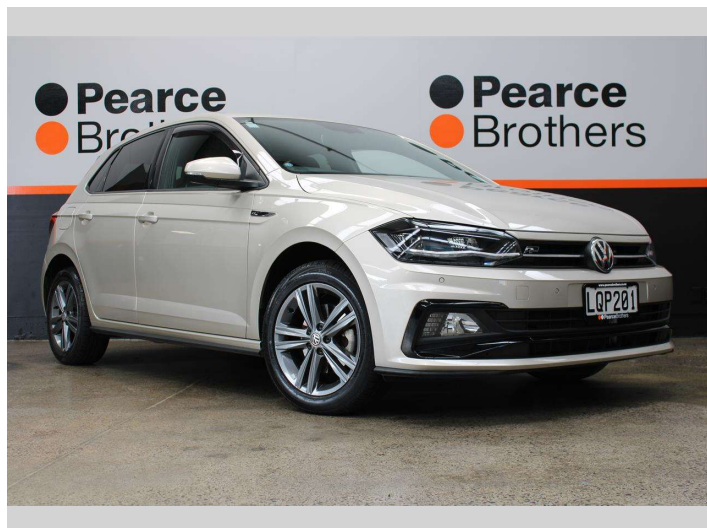

# 2018 Volkswagen POLO TSI R-LINE 85KW 1.0P

**Purchase Price** **\$17,990**  
Includes GST, Registration & Licensing

Finance may be available on this vehicle. Ask one of our friendly staff for more information.

Body Style  
**5 door, Hatchback**

Odometer  
**34,833 km**

Engine  
**999 cc, Internal Combustion**

Fuel Type  
**Petrol**

Transmission  
**Automatic**

Wheels  
-

VIN  
**WVWZZZAWZJU069784**

Interior  
-