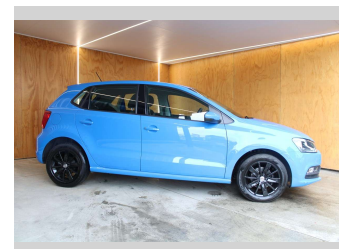

2014 Volkswagen POLO TSI 66KW BLACKED OUT

Purchase Price **\$9,990**
Includes GST, Registration & Licensing

Finance may be available on this vehicle. Ask one of our friendly staff for more information.

Gain peace of mind with Mechanical Breakdown Insurance. **Ask us how.**

Body Style
4 door, Hatchback

Odometer
85,962 km

Engine
1197 cc, Internal Combustion

Fuel Type
Petrol

Transmission
Automatic

Wheels
-

VIN
WVWZZZ6RZFU007294

Interior
-

Safety
-

Reg No.
HPG969

Ext Colour
Blue

History
NZ New

Seats
5 seats

CO2 Emissions
-

Energy Economy
-

Stock ID: 28237