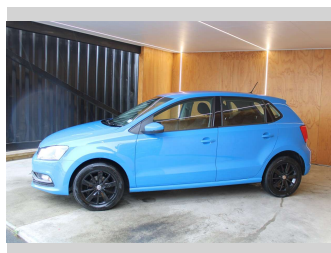

2014 Volkswagen POLO TSI 66KW BLACKED OUT

Purchase Price **\$9,990**
Includes GST, Registration & Licensing

Finance may be available on this vehicle. Ask one of our friendly staff for more information.

Gain peace of mind with Mechanical Breakdown Insurance. **Ask us how.**

Body Style
4 door, Hatchback

Odometer
85,962 km

Engine
1197 cc, Internal Combustion

Fuel Type
Petrol

Transmission
Automatic

Wheels
-

VIN
WVWZZZ6RZFU007294

Interior
-

Safety
-

Reg No.
HPG969

Ext Colour
Blue

History
NZ New

Seats
5 seats

CO2 Emissions
-

Energy Economy
-

Stock ID: 28237