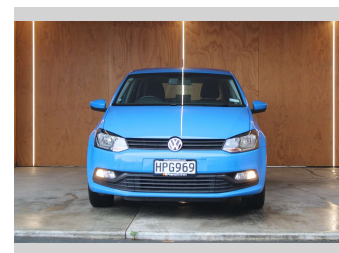

2014 Volkswagen POLO TSI 66KW BLACKED OUT

Purchase Price **\$9,990**
Includes GST, Registration & Licensing

Finance may be available on this vehicle. Ask one of our friendly staff for more information.

Gain peace of mind with Mechanical Breakdown Insurance. **Ask us how.**

Body Style
4 door, Hatchback

Odometer
85,962 km

Engine
1197 cc, Internal Combustion

Fuel Type
Petrol

Transmission
Automatic

Wheels
-

VIN
WVWZZZ6RZFU007294

Interior
-