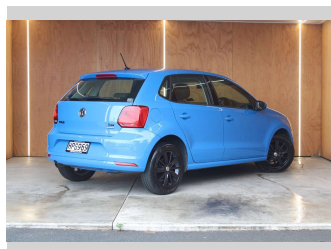

2014 Volkswagen POLO TSI 66KW BLACKED OUT

Purchase Price **\$9,990**
Includes GST, Registration & Licensing

Finance may be available on this vehicle. Ask one of our friendly staff for more information.

Gain peace of mind with Mechanical Breakdown Insurance. **Ask us how.**

Body Style
4 door, Hatchback

Odometer
85,962 km

Engine
1197 cc, Internal Combustion

Fuel Type
Petrol

Transmission
Automatic

Wheels
-

VIN
WVWZZZ6RZFU007294

Interior
-

Safety
-

Reg No.
HPG969

Ext Colour
Blue

History
NZ New

Seats
5 seats

CO2 Emissions
-

Energy Economy
-

Stock ID: 28237