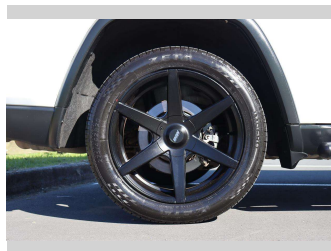

# 2016 Jeep GRAND CHEROKEE Limited 3.0D 4WD -

**Purchase Price** **\$29,975**  
Includes GST, Registration & Licensing

Finance may be available on this vehicle. Ask one of our friendly staff for more information.

Gain peace of mind with Mechanical Breakdown Insurance. **Ask us how.**

**Top features**  
None Listed

Body Style  
**5 door, SUV**

Odometer  
**150,188 km**

Engine  
**2987 cc, V6**

Fuel Type  
**Diesel**

Seats  
**5 seats, Leather**

CO2 Emissions  
**★★★☆☆☆**  
**228 grams/km**

Energy Economy  
**★★☆☆☆☆**  
**Annual fuel cost of \$3,470**  
**8.6L per 100km**

Cost per year is an estimate based on diesel price of \$2.00 per litre and an average distance of 14000 km. Includes Road User Charges (RUC). Emissions and Energy Economy figures standardised to 3P WLTP.