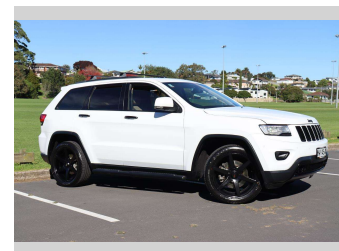

# 2016 Jeep GRAND CHEROKEE Limited 3.0D 4WD -

**Purchase Price** **\$29,975**  
Includes GST, Registration & Licensing

Finance may be available on this vehicle. Ask one of our friendly staff for more information.