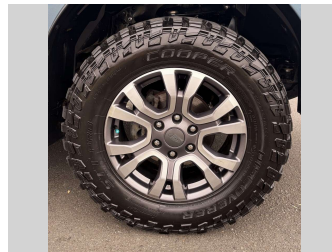

2015 Ford Ranger XLT DOUBLE CAB W/SA

Purchase Price

\$23,975

Includes GST, Registration & Licensing

Finance may be available on this vehicle. Ask one of our friendly staff for more information.

MARAC

Gain peace of mind with Mechanical Breakdown Insurance. **Ask us how.**

autosure
INSURANCE

Top features

None Listed

Body Style

4 door, Ute

Odometer

271,561 km

Engine

3198 cc, In-Line

Fuel Type

Diesel

Transmission

Automatic

Wheels

-

VIN