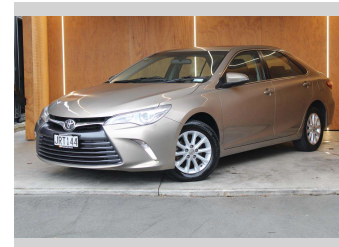

2016 Toyota Camry GL, NZ NEW, CRUISE CONTROL

Purchase Price **\$12,990**
Includes GST, Registration & Licensing

Finance may be available on this vehicle. Ask one of our friendly staff for more information.

Gain peace of mind with Mechanical Breakdown Insurance. **Ask us how.**

Top features
None Listed

Body Style
4 door, Sedan

Odometer
152,962 km

Engine
2494 cc, Internal Combustion

Fuel Type
Petrol

Transmission
Automatic

Wheels
-

VIN
6T1BF3FK60X086925

Interior
-

Safety
-

Reg No.
JRT144

Ext Colour
Brown

History
NZ New

Seats
5 seats