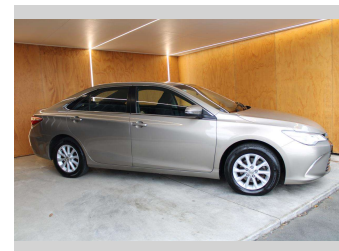

2016 Toyota Camry GL, NZ NEW, CRUISE CONTROL

Purchase Price **\$12,990**
Includes GST, Registration & Licensing

Finance may be available on this vehicle. Ask one of our friendly staff for more information.

Gain peace of mind with Mechanical Breakdown Insurance. **Ask us how.**

Top features
None Listed

Body Style
4 door, Sedan

Odometer
152,962 km

Engine
2494 cc, Internal Combustion

Fuel Type
Petrol

Transmission
Automatic