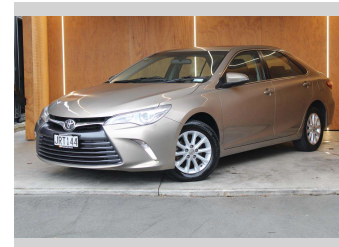

2016 Toyota Camry GL, NZ NEW, CRUISE CONTROL

Purchase Price **\$11,990**
Includes GST, Registration & Licensing

Finance may be available on this vehicle. Ask one of our friendly staff for more information.

Gain peace of mind with Mechanical Breakdown Insurance. **Ask us how.**

Top features
None Listed

Body Style
4 door, Sedan

Odometer
152,962 km

Engine
2494 cc, Internal Combustion

Fuel Type
Petrol

Transmission
Automatic

Wheels
-

VIN
6T1BF3FK60X086925

Interior
-

Safety
-

Reg No.
JRT144

Ext Colour
Brown

History
NZ New

Seats
5 seats