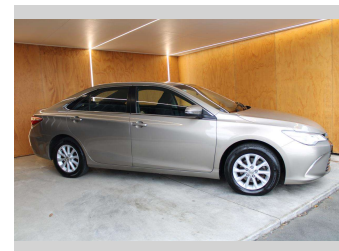

2016 Toyota Camry GL, NZ NEW, CRUISE CONTROL

Purchase Price **\$11,990**
Includes GST, Registration & Licensing

Finance may be available on this vehicle. Ask one of our friendly staff for more information.

Gain peace of mind with Mechanical Breakdown Insurance. **Ask us how.**

Top features
None Listed

Body Style
4 door, Sedan

Odometer
152,962 km

Engine
2494 cc, Internal Combustion

Fuel Type
Petrol

Transmission
Automatic