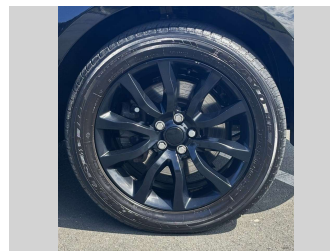

2015 Land Rover RANGE ROVER SPORT TDV6 SE

Purchase Price **\$42,975**
Includes GST, Registration & Licensing

Finance may be available on this vehicle. Ask one of our friendly staff for more information.

Gain peace of mind with Mechanical Breakdown Insurance. **Ask us how.**

Top features
None Listed

Body Style
5 door, SUV

Odometer
152,908 km

Engine
2993 cc, In-Line

Fuel Type
Diesel

Transmission
Automatic, 4WD