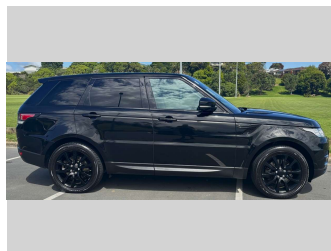

2015 Land Rover RANGE ROVER SPORT TDV6 SE

Purchase Price **\$42,975**
Includes GST, Registration & Licensing

Finance may be available on this vehicle. Ask one of our friendly staff for more information.

Gain peace of mind with Mechanical Breakdown Insurance. **Ask us how.**

Top features
None Listed

Body Style
5 door, SUV

Odometer
152,908 km

Engine
2993 cc, In-Line

Fuel Type
Diesel

Transmission
Automatic, 4WD