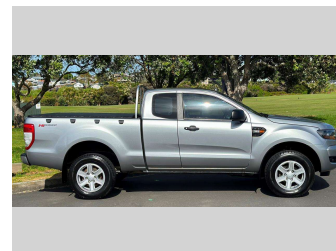

2018 Ford Ranger MANUAL XL SUPER CAB !!

Purchase Price **\$18,975**
Includes GST, Registration & Licensing

Finance may be available on this vehicle. Ask one of our friendly staff for more information.

Gain peace of mind with Mechanical Breakdown Insurance. **Ask us how.**

Top features
None Listed

Body Style
2 door, Ute

Odometer
196,809 km

Engine
3198 cc, In-Line

Fuel Type
Diesel

Transmission
Manual

Wheels
-

VIN
MNAUM2F50JW861482