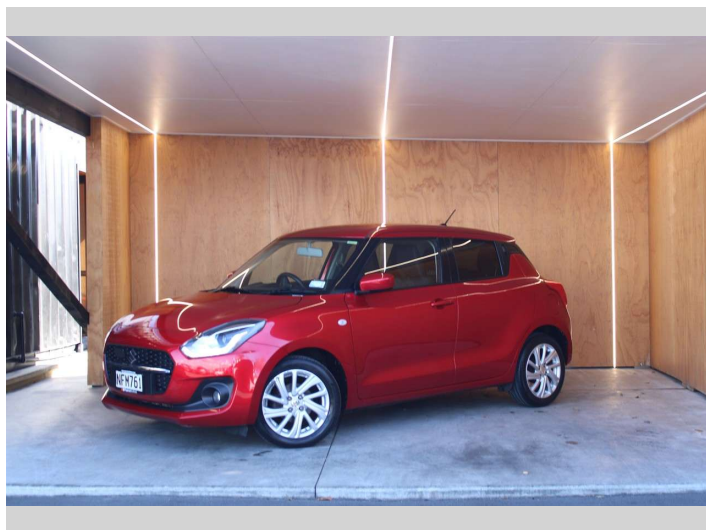

# 2020 Suzuki Swift GLX, HYBRID, NZ NEW

**Purchase Price** **\$16,990**  
Includes GST, Registration & Licensing

Finance may be available on this vehicle. Ask one of our friendly staff for more information.

Body Style  
**5 door, Hatchback**

Odometer  
**26,203 km**

Engine  
**1197 cc, Hybrid**

Fuel Type  
**Petrol**

Transmission  
**CVT**

Wheels  
-

VIN  
**JSAAZCA3S00415461**

Interior  
-