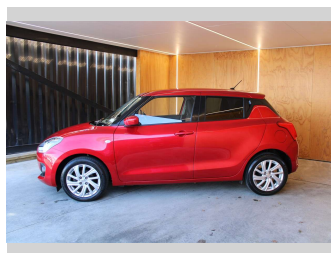

# 2020 Suzuki Swift GLX, HYBRID, NZ NEW

**Purchase Price** **\$16,990**  
Includes GST, Registration & Licensing

Finance may be available on this vehicle. Ask one of our friendly staff for more information.

Body Style  
**5 door, Hatchback**

Odometer  
**26,203 km**

Engine  
**1197 cc, Hybrid**

Fuel Type  
**Petrol**

Transmission  
**CVT**

Wheels  
-

VIN  
**JSAAZCA3S00415461**

Interior  
-