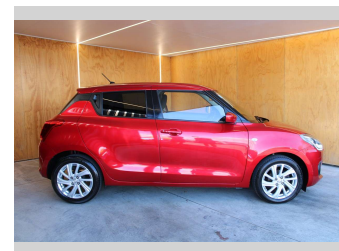

# 2020 Suzuki Swift GLX, HYBRID, NZ NEW

**Purchase Price** **\$16,990**  
Includes GST, Registration & Licensing

Finance may be available on this vehicle. Ask one of our friendly staff for more information.

Body Style  
**5 door, Hatchback**

Odometer  
**26,203 km**

Engine  
**1197 cc, Hybrid**

Fuel Type  
**Petrol**

Transmission  
**CVT**

Wheels  
-

VIN  
**JSAAZCA3S00415461**

Interior  
-