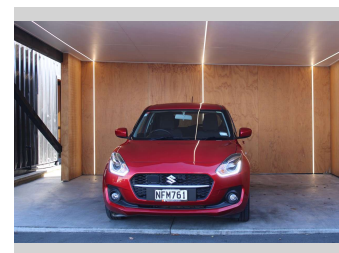

# 2020 Suzuki Swift GLX, HYBRID, NZ NEW

**Purchase Price** **\$16,990**  
Includes GST, Registration & Licensing

Finance may be available on this vehicle. Ask one of our friendly staff for more information.

Body Style  
**5 door, Hatchback**

Odometer  
**26,203 km**

Engine  
**1197 cc, Hybrid**

Fuel Type  
**Petrol**

Transmission  
**CVT**

Wheels  
-

VIN  
**JSAAZCA3S00415461**

Interior  
-