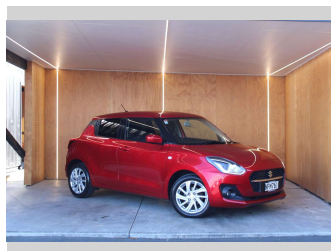

# 2020 Suzuki Swift GLX, HYBRID, NZ NEW

**Purchase Price** **\$16,990**  
Includes GST, Registration & Licensing

Finance may be available on this vehicle. Ask one of our friendly staff for more information.

Body Style  
**5 door, Hatchback**

Odometer  
**26,203 km**

Engine  
**1197 cc, Hybrid**

Fuel Type  
**Petrol**

Transmission  
**CVT**

Wheels  
-

VIN  
**JSAAZCA3S00415461**

Interior  
-