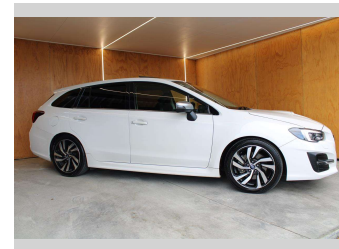

2018 Subaru Levorg 2.0L TURBO 197kW - TOP SPEC

Purchase Price **\$15,990**
Includes GST, Registration & Licensing

Finance may be available on this vehicle. Ask one of our friendly staff for more information.

Gain peace of mind with Mechanical Breakdown Insurance. **Ask us how.**

Top features
None Listed

Body Style
5 door, Wagon

Odometer
167,017 km

Engine
1998 cc, Internal Combustion

Fuel Type
Petrol

Transmission
Automatic, 4WD