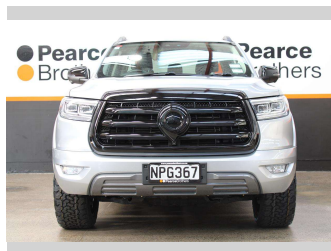

# 2021 GWM CANNON LUXURY, 4X4, BLACKED OUT

**Purchase Price** **\$32,990**  
Includes GST, Registration & Licensing

Finance may be available on this vehicle. Ask one of our friendly staff for more information.

Body Style  
**4 door, Ute**

Odometer  
**17,000 km**

Engine  
**1996 cc, Internal Combustion**

Fuel Type  
**Diesel**

Transmission  
**Automatic**

Wheels  
-

VIN  
**LGWDCF197MJ613250**

Interior  
-