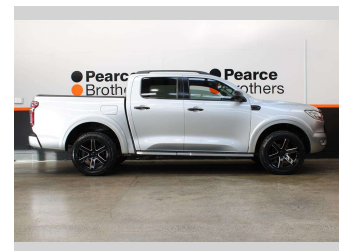

# 2021 GWM CANNON LUXURY, 4X4, BLACKED OUT

**Purchase Price** **\$32,990**  
Includes GST, Registration & Licensing

Finance may be available on this vehicle. Ask one of our friendly staff for more information.

Body Style  
**4 door, Ute**

Odometer  
**17,000 km**

Engine  
**1996 cc, Internal Combustion**

Fuel Type  
**Diesel**

Transmission  
**Automatic**

Wheels  
-

VIN  
**LGWDCF197MJ613250**

Interior  
-