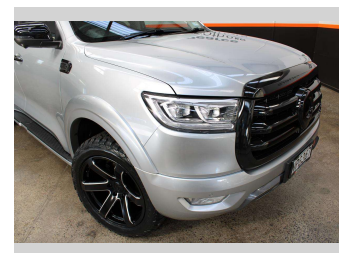

# 2021 GWM CANNON LUXURY, 4X4, BLACKED OUT

**Purchase Price** **\$32,990**  
Includes GST, Registration & Licensing

Finance may be available on this vehicle. Ask one of our friendly staff for more information.

Body Style  
**4 door, Ute**

Odometer  
**17,000 km**

Engine  
**1996 cc, Internal Combustion**

Fuel Type  
**Diesel**

Transmission  
**Automatic**

Wheels  
-

VIN  
**LGWDCF197MJ613250**

Interior  
-

Safety

Based on 2023 VSRR rating

Reg No.  
**NPG367**

Ext Colour  
**Silver**

History  
-

Seats  
**5 seats**

CO2 Emissions  
★☆☆☆☆  
**280 grams/km**

Energy Economy  
★☆☆☆☆