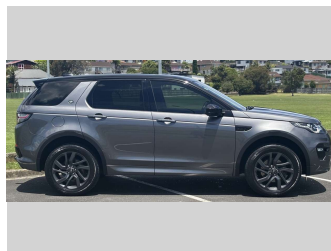

# 2019 Land Rover Discovery Sport SI4 (177KW) SE

**Purchase Price** **\$37,975**  
Includes GST, Registration & Licensing

Finance may be available on this vehicle. Ask one of our friendly staff for more information.

Gain peace of mind with Mechanical Breakdown Insurance. **Ask us how.**

**Top features**

None Listed

Body Style  
**5 door, SUV**

Odometer  
**93,993 km**

Engine  
**1999 cc, In-Line**

Fuel Type  
**Petrol**