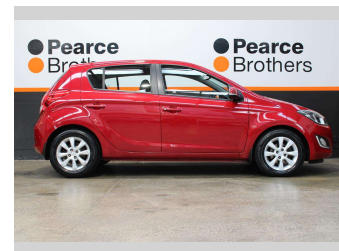

2015 Hyundai I20 PB 1.4P NZ NEW AUTO

Purchase Price **\$8,990**
Includes GST, Registration & Licensing

Finance may be available on this vehicle. Ask one of our friendly staff for more information.

Gain peace of mind with Mechanical Breakdown Insurance. **Ask us how.**

Body Style
Hatchback

Odometer
91,375 km

Engine
1396 cc, Internal Combustion

Fuel Type
Petrol

Transmission
Automatic

Wheels
-

VIN
MALBB51CMFM703482

Interior
-