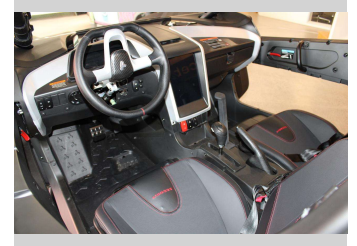

2024 Segway Villain SX10 WX WIDE DELUXE

Purchase Price **\$30,426**
Includes GST, Registration & Licensing

Finance may be available on this vehicle. Ask one of our friendly staff for more information.

Gain peace of mind with Mechanical Breakdown Insurance. **Ask us how.**

Top features
None Listed

Body Style
Motorbike - Quad

Odometer
-

Engine
1000 cc

Fuel Type
Petrol

Transmission
CVT, 4WD

Wheels
-

VIN
H0MSBWX64P8000545