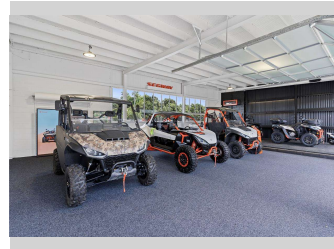

2024 Segway Villain SX10 WX WIDE DELUXE

Purchase Price **\$30,426**
Includes GST, Registration & Licensing

Finance may be available on this vehicle. Ask one of our friendly staff for more information.

Gain peace of mind with Mechanical Breakdown Insurance. **Ask us how.**