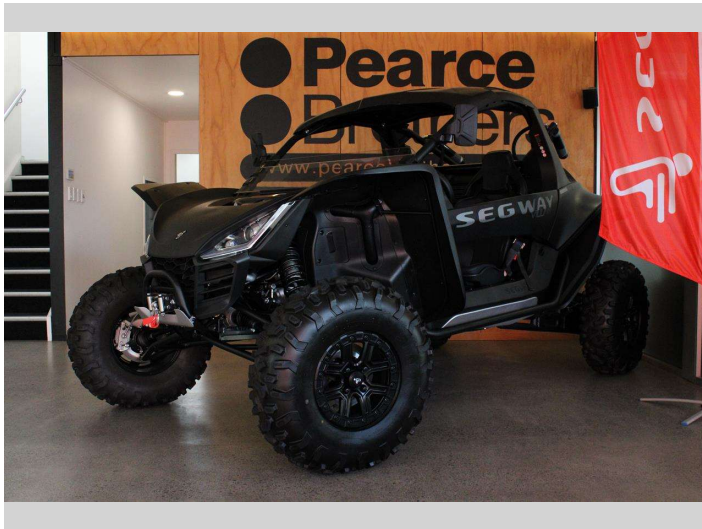

2024 Segway Villain SX10 WX WIDE DELUXE

Purchase Price **\$30,426**
Includes GST, Registration & Licensing

Finance may be available on this vehicle. Ask one of our friendly staff for more information.

Gain peace of mind with Mechanical Breakdown Insurance. **Ask us how.**

Top features
None Listed

Body Style
Motorbike - Quad

Odometer
-

Engine
1000 cc

Fuel Type
Petrol

Transmission
CVT, 4WD

Wheels
-

VIN
H0MSBWX64P8000545