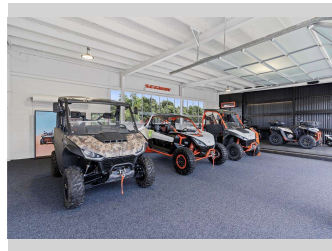

2024 Segway Villain SX10 WX WIDE DELUXE

Purchase Price **\$30,426**
Includes GST, Registration & Licensing

Finance may be available on this vehicle. Ask one of our friendly staff for more information.

Gain peace of mind with Mechanical Breakdown Insurance. **Ask us how.**