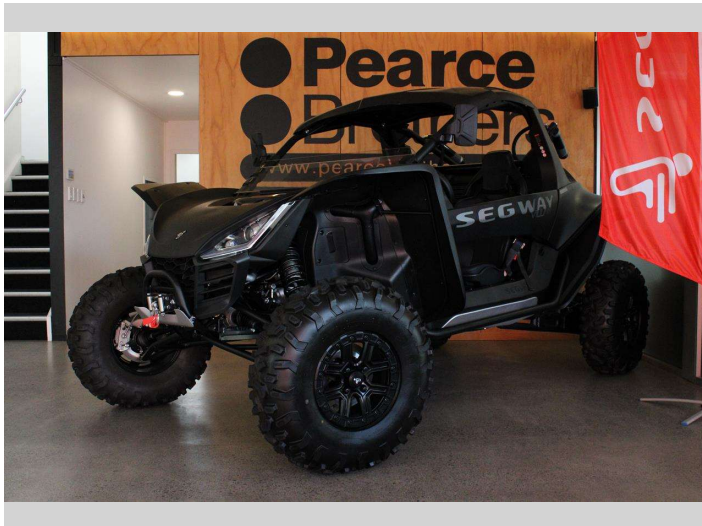

# 2024 Segway Villain SX10 WX WIDE DELUXE

**Purchase Price** **\$31,890**  
Includes GST, Registration & Licensing

Finance may be available on this vehicle. Ask one of our friendly staff for more information.