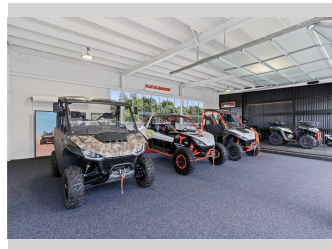

# 2024 Segway Villain SX10 WX WIDE DELUXE

**Purchase Price** **\$31,890**  
Includes GST, Registration & Licensing

Finance may be available on this vehicle. Ask one of our friendly staff for more information.