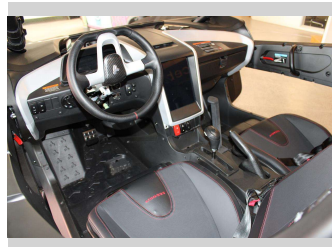

# 2024 Segway Villain SX10 WX WIDE DELUXE

**Purchase Price** **\$31,890**  
Includes GST, Registration & Licensing

Finance may be available on this vehicle. Ask one of our friendly staff for more information.