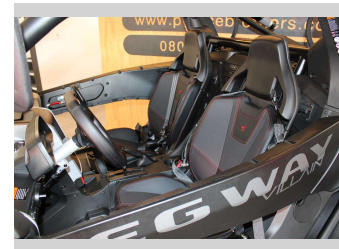

# 2024 Segway Villain SX10 WX WIDE DELUXE

**Purchase Price** **\$31,890**  
Includes GST, Registration & Licensing

Finance may be available on this vehicle. Ask one of our friendly staff for more information.