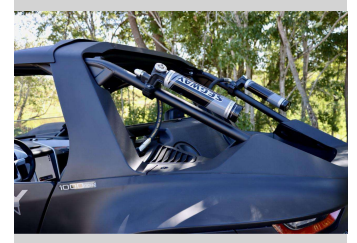

# 2024 Segway Villain SX10 WX WIDE DELUXE

**Purchase Price** **\$31,890**  
Includes GST, Registration & Licensing

Finance may be available on this vehicle. Ask one of our friendly staff for more information.