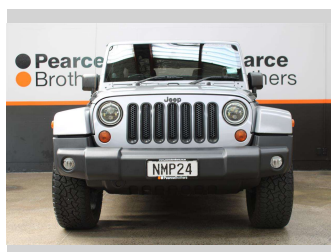

# 2015 Jeep Wrangler SPORT UNLIMITED 3.6P NZ

**Purchase Price** **\$29,990**  
Includes GST, Registration & Licensing

Finance may be available on this vehicle. Ask one of our friendly staff for more information.

Body Style  
**4 door, Wagon**

Odometer  
**108,032 km**

Engine  
**3605 cc, Internal Combustion**

Fuel Type  
**Petrol**

Transmission  
**Automatic**

Wheels  
-

VIN  
**1C4HJWKGXDL68XXXX**

Interior  
-