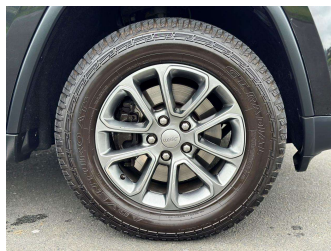

# 2014 Jeep GRAND CHEROKEE LAREDO 3.6P NZ NEW

**Purchase Price** **\$19,975**  
Includes GST, Registration & Licensing

Finance may be available on this vehicle. Ask one of our friendly staff for more information.