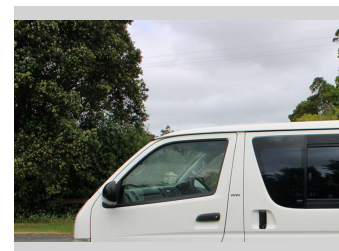

# 2006 Toyota Hiace 2.7 PETROL TRADIE VAN

**Purchase Price** **\$9,990**  
Includes GST, Registration & Licensing

Finance may be available on this vehicle. Ask one of our friendly staff for more information.