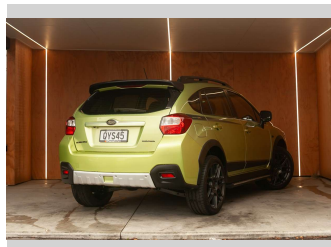

2015 Subaru Xv GRAVEL X, MAGS, 4X4

Purchase Price **\$12,490**
Includes GST, Registration & Licensing

Finance may be available on this vehicle. Ask one of our friendly staff for more information.

Gain peace of mind with Mechanical Breakdown Insurance. **Ask us how.**

Top features

- » 4WD
- » 4WD/4x4
- » Air Conditioning
- » Alloys
- » Bluetooth
- » Car Stereo
- » Central Locking
- » Climate Control
- » Cruise Control
- » Cruise Control
- » Electric Mirrors
- » Electric Mirrors
- » Electric Windows
- » Leather Seats
- » NZ NEW
- » Power Steering
- » Remote Locking
- » Reverse Camera

Body Style
Wagon

Odometer
136,646 km

Engine
1995 cc, Internal Combustion

Fuel Type
Petrol

Transmission
Automatic

Wheels
-

VIN
JF1GP7KC5EG063196

Interior
-