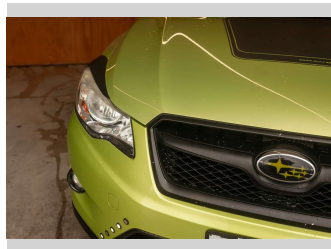

2015 Subaru Xv GRAVEL X, MAGS, 4X4

Purchase Price **\$12,490**
Includes GST, Registration & Licensing

Finance may be available on this vehicle. Ask one of our friendly staff for more information.

Gain peace of mind with Mechanical Breakdown Insurance. **Ask us how.**

Body Style
Wagon

Odometer
136,646 km

Engine
1995 cc, Internal Combustion

Fuel Type
Petrol

Transmission
Automatic

Wheels
-

VIN
JF1GP7KC5EG063196

Interior
-