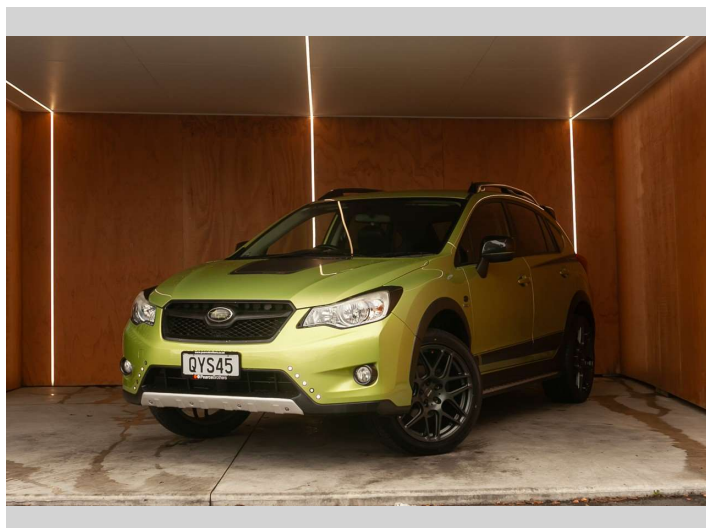

2015 Subaru Xv GRAVEL X, MAGS, 4X4

Purchase Price **\$12,490**
Includes GST, Registration & Licensing

Finance may be available on this vehicle. Ask one of our friendly staff for more information.

Gain peace of mind with Mechanical Breakdown Insurance. **Ask us how.**

Top features

- » 4WD
- » 4WD/4x4
- » Air Conditioning
- » Alloys
- » Bluetooth
- » Car Stereo
- » Central Locking
- » Climate Control
- » Cruise Control
- » Cruise Control
- » Electric Mirrors
- » Electric Mirrors
- » Electric Windows
- » Leather Seats
- » NZ NEW
- » Power Steering
- » Remote Locking
- » Reverse Camera

Body Style
Wagon

Odometer
136,646 km

Engine
1995 cc, Internal Combustion

Fuel Type
Petrol

Transmission
Automatic

Wheels
-

VIN
JF1GP7KC5EG063196

Interior
-