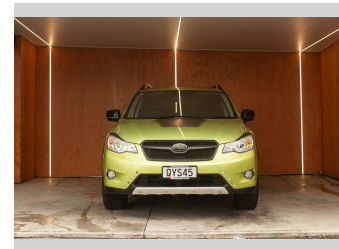

2015 Subaru Xv GRAVEL X, MAGS, 4X4

Purchase Price **\$12,490**
Includes GST, Registration & Licensing

Finance may be available on this vehicle. Ask one of our friendly staff for more information.

Gain peace of mind with Mechanical Breakdown Insurance. **Ask us how.**

Top features

- » 4WD
- » 4WD/4x4
- » Air Conditioning
- » Alloys
- » Bluetooth
- » Car Stereo
- » Central Locking
- » Climate Control
- » Cruise Control
- » Cruise Control
- » Electric Mirrors
- » Electric Mirrors
- » Electric Windows
- » Leather Seats
- » NZ NEW
- » Power Steering
- » Remote Locking
- » Reverse Camera

Body Style
Wagon

Odometer
136,646 km

Engine
1995 cc, Internal Combustion

Fuel Type
Petrol

Transmission
Automatic

Wheels
-

VIN
JF1GP7KC5EG063196

Interior
-