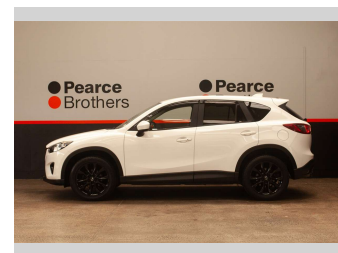

# 2014 Mazda CX-5 LIMITED, 4X4, 2.5L PETROL

**Purchase Price** **\$14,990**  
Includes GST, Registration & Licensing

Finance may be available on this vehicle. Ask one of our friendly staff for more information.

Body Style  
**Wagon**

Odometer  
**145,092 km**

Engine  
**2480 cc, Internal Combustion**

Fuel Type  
**Petrol**

Transmission  
**Automatic**

Wheels  
-

VIN  
**7AT0C144X20100686**

Interior  
-