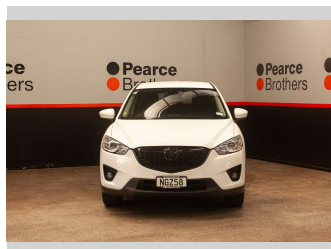

# 2014 Mazda CX-5 LIMITED, 4X4, 2.5L PETROL

**Purchase Price** **\$14,990**  
Includes GST, Registration & Licensing

Finance may be available on this vehicle. Ask one of our friendly staff for more information.

Body Style  
**Wagon**

Odometer  
**145,092 km**

Engine  
**2480 cc, Internal Combustion**

Fuel Type  
**Petrol**

Transmission  
**Automatic**

Wheels  
-

VIN  
**7AT0C144X20100686**

Interior  
-