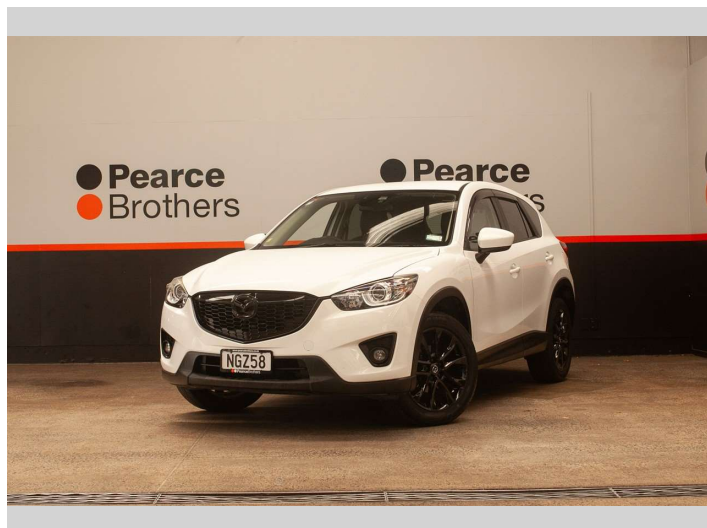

# 2014 Mazda CX-5 LIMITED, 4X4, 2.5L PETROL

**Purchase Price** **\$14,990**  
Includes GST, Registration & Licensing

Finance may be available on this vehicle. Ask one of our friendly staff for more information.

Body Style  
**Wagon**

Odometer  
**145,092 km**

Engine  
**2480 cc, Internal Combustion**

Fuel Type  
**Petrol**

Transmission  
**Automatic**

Wheels  
-

VIN  
**7AT0C144X20100686**

Interior  
-