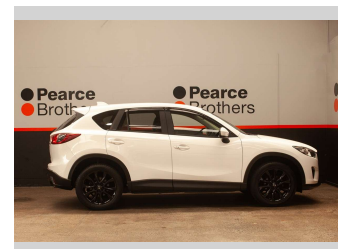

# 2014 Mazda CX-5 LIMITED, 4X4, 2.5L PETROL

**Purchase Price** **\$14,990**  
Includes GST, Registration & Licensing

Finance may be available on this vehicle. Ask one of our friendly staff for more information.

Body Style  
**Wagon**

Odometer  
**145,092 km**

Engine  
**2480 cc, Internal Combustion**

Fuel Type  
**Petrol**

Transmission  
**Automatic**

Wheels  
-

VIN  
**7AT0C144X20100686**

Interior  
-