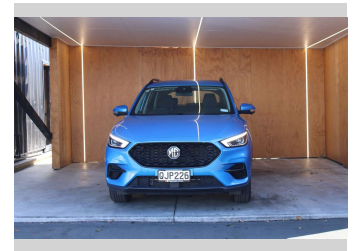

# 2024 MG Zs T CORE, LOW KMS, BLACKED OUT

**Purchase Price** **\$23,990**  
Includes GST, Registration & Licensing

Finance may be available on this vehicle. Ask one of our friendly staff for more information.

Body Style  
**5 door, Wagon**

Odometer  
**16,739 km**

Engine  
**1498 cc, Internal Combustion**

Fuel Type  
**Petrol**

Transmission  
**CVT**

Wheels  
-

VIN  
**LSJW74U9XRZ09XXXX**

Interior  
-