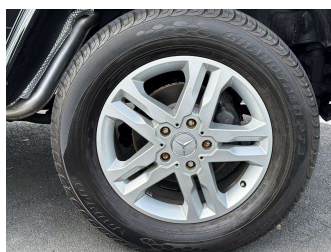

2014 Mercedes-Benz G 350 BLUETEC V6 DIESEL

Purchase Price **$84,975**
Includes GST, Registration & Licensing

Finance may be available on this vehicle. Ask one of our friendly staff for more information.

Gain peace of mind with Mechanical Breakdown Insurance. **Ask us how.**

Top features
None Listed

Body Style
5 door, SUV

Odometer
92,316 km

Engine
2986 cc, In-Line

Fuel Type
Diesel

Transmission
Automatic, 4WD

Wheels
-

VIN
WDB4633462X224708

Interior
-

Safety
-

Reg No.
-

Ext Colour
Black

History
-

Seats
5 seats

CO2 Emissions
-

Energy Economy
-

Stock ID: 33404

Pearce Brothers | Phone 09 2777 335 | Email natalia@pearcebrothers.co.nz
122 Great South Road, Papatoetoe, Auckland 2025, New Zealand
www.pearcebrothers.co.nz

4.70 | 1171 reviews