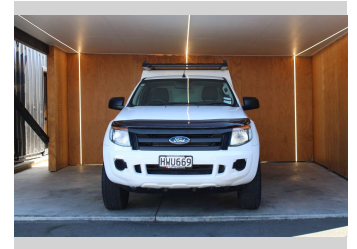

2015 Ford Ranger XL, 4X4, SERVICE BODY, SUP CAB

Purchase Price **\$23,990**
Includes GST, Registration & Licensing

Finance may be available on this vehicle. Ask one of our friendly staff for more information.

Body Style
2 door, Ute

Odometer
217,508 km

Engine
3199 cc, Internal Combustion

Fuel Type
Diesel

Transmission
MANUAL

Wheels
-

VIN
MNAUM2F50EW281743

Interior
-