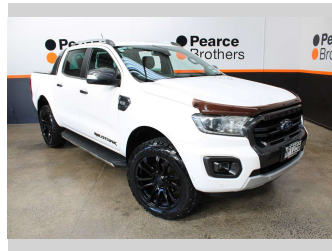

# 2020 Ford Ranger WILDTRAK 4WD ROLLER LID

**Purchase Price** **\$38,990**  
Includes GST, Registration & Licensing

Finance may be available on this vehicle. Ask one of our friendly staff for more information.

Body Style  
**4 door, Ute**

Odometer  
**110,100 km**

Engine  
**3198 cc, Internal Combustion**

Fuel Type  
**Diesel**

Transmission  
**Automatic**

Wheels  
-

VIN  
**MPBUMFF50LX266890**

Interior  
-