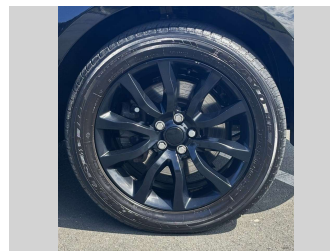

# 2015 Land Rover RANGE ROVER SPORT TDV6 SE

**Purchase Price** **\$44,975**  
Includes GST, Registration & Licensing

Finance may be available on this vehicle. Ask one of our friendly staff for more information.

Gain peace of mind with Mechanical Breakdown Insurance. **Ask us how.**

**Top features**  
None Listed

Body Style  
**5 door, SUV**

Odometer  
**152,908 km**

Engine  
**2993 cc, In-Line**

Fuel Type  
**Diesel**