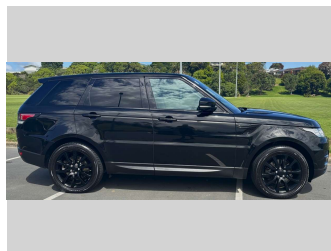

# 2015 Land Rover RANGE ROVER SPORT TDV6 SE

**Purchase Price** **\$44,975**  
Includes GST, Registration & Licensing

Finance may be available on this vehicle. Ask one of our friendly staff for more information.

Gain peace of mind with Mechanical Breakdown Insurance. **Ask us how.**

**Top features**  
None Listed

Body Style  
**5 door, SUV**

Odometer  
**152,908 km**

Engine  
**2993 cc, In-Line**

Fuel Type  
**Diesel**

Transmission  
**Automatic, 4WD**

Wheels  
-

VIN  
**SALWA2KE3FA628951**

Interior  
-

Safety  
-

Reg No.  
**JJB843**

Ext Colour  
**Black**

History  
**NZ New, 7 owners**