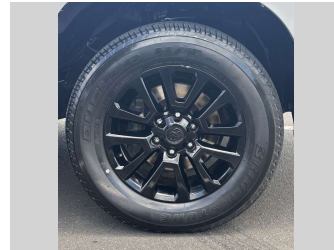

# 2018 Toyota Landcruiser Prado VX BLACKOUT

**Purchase Price** **\$51,975**  
Includes GST, Registration & Licensing

Finance may be available on this vehicle. Ask one of our friendly staff for more information.

Gain peace of mind with Mechanical Breakdown Insurance. **Ask us how.**

**Top features**  
None Listed

Body Style  
**5 door, SUV**

Odometer  
**148,935 km**

Engine  
**2755 cc, In-Line**

Fuel Type  
**Diesel**