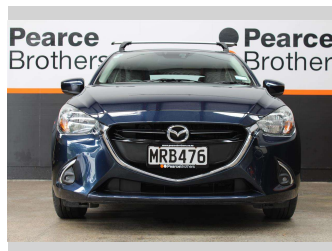

2020 Mazda Mazda2 GSX 1.5P NZ NEW

Purchase Price **\$16,990**
Includes GST, Registration & Licensing

Finance may be available on this vehicle. Ask one of our friendly staff for more information.

Gain peace of mind with Mechanical Breakdown Insurance. **Ask us how.**

Body Style
5 door, Hatchback

Odometer
30,869 km

Engine
1496 cc, Internal Combustion

Fuel Type
Petrol

Transmission
Automatic

Wheels
-

VIN
MM0DJ2HAA0W441569

Interior
-