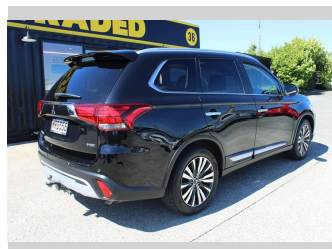

# 2020 Mitsubishi Outlander VRX 2.4P/4WD/CVT

**Purchase Price** **\$13,950**  
Includes GST, Registration & Licensing

Finance may be available on this vehicle. Ask one of our friendly staff for more information.

Gain peace of mind with Mechanical Breakdown Insurance. **Ask us how.**

**Top features**  
None Listed

Body Style  
**5 door, SUV**

Odometer  
**264,781 km**

Engine  
**2360 cc, Internal Combustion**

Fuel Type  
**Petrol**