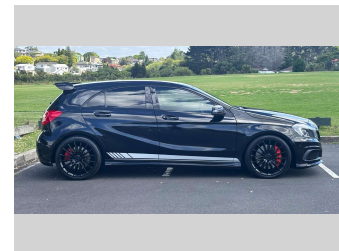

2013 Mercedes-Benz A 45 NZ NEW FULL SPEC AMG

Purchase Price **\$24,975**
Includes GST, Registration & Licensing

Finance may be available on this vehicle. Ask one of our friendly staff for more information.

Gain peace of mind with Mechanical Breakdown Insurance. **Ask us how.**

Top features
None Listed

Body Style
5 door, Hatchback

Odometer
132,529 km

Engine
1991 cc, In-Line

Fuel Type
Petrol

Transmission
Automatic, 4WD

Wheels
-

VIN
WDD1760522J161597

Interior
-

Safety
-

Reg No.
PTP462

Ext Colour
Black

History
NZ New, 6 owners

Seats
5 seats