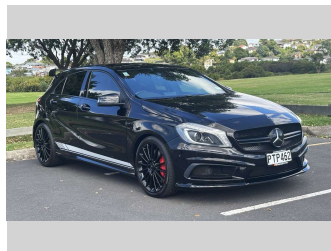

2013 Mercedes-Benz A 45 NZ NEW FULL SPEC AMG

Purchase Price **\$24,975**
Includes GST, Registration & Licensing

Finance may be available on this vehicle. Ask one of our friendly staff for more information.

Gain peace of mind with Mechanical Breakdown Insurance. **Ask us how.**

Top features
None Listed

Body Style
5 door, Hatchback

Odometer
132,529 km

Engine
1991 cc, In-Line

Fuel Type
Petrol

Transmission
Automatic, 4WD

Wheels
-

VIN
WDD1760522J161597

Interior
-

Safety
-

Reg No.
PTP462

Ext Colour
Black

History
NZ New, 6 owners

Seats
5 seats