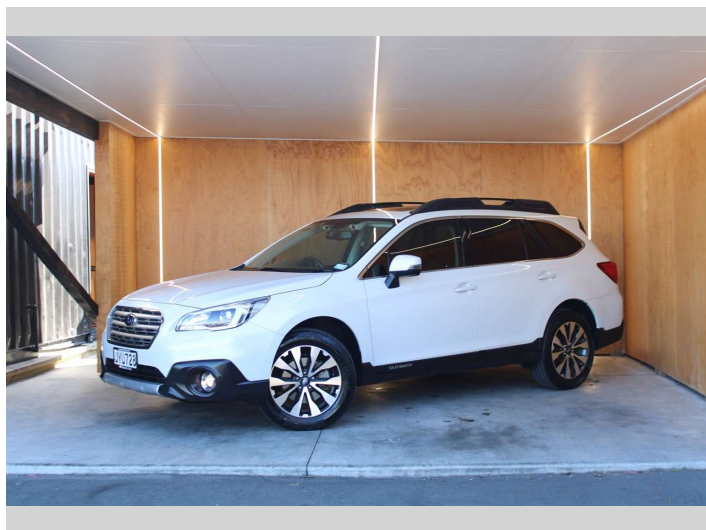

# 2016 Subaru OUTBACK PREMIUM 2.5P NZ NEW

**Purchase Price** **\$19,990**  
Includes GST, Registration & Licensing

Finance may be available on this vehicle. Ask one of our friendly staff for more information.

UDC  
New Zealand's Finance Company  
MARAC  
MEANS FINANCE

Gain peace of mind with Mechanical Breakdown Insurance. **Ask us how.**

autosure  
INSURANCE

- Top features**
- » 4WD
  - » 4WD/4x4
  - » Adaptive Cruise Contro...
  - » Air Bag(s)
  - » Air Conditioning
  - » Alloys
  - » Alloys
  - » Bluetooth
  - » Car Stereo
  - » Central Locking
  - » Central Locking
  - » Climate Control
  - » Cruise Control
  - » Cruise Control
  - » Digital Display
  - » Electric Mirrors
  - » Electric Mirrors
  - » Electric Windows

Body Style  
**5 door, Wagon**

Odometer  
**78,677 km**

Engine  
**2498 cc, Internal Combustion**

Fuel Type  
**Petrol**

Transmission  
**CVT**

Wheels  
-

VIN  
**JF2BS9KC2GG038351**

Interior  
-