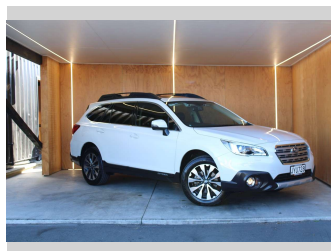

# 2016 Subaru OUTBACK PREMIUM 2.5P NZ NEW

**Purchase Price** **\$19,990**  
Includes GST, Registration & Licensing

Finance may be available on this vehicle. Ask one of our friendly staff for more information.

Body Style  
**5 door, Wagon**

Odometer  
**78,677 km**

Engine  
**2498 cc, Internal Combustion**

Fuel Type  
**Petrol**

Transmission  
**CVT**

Wheels  
-

VIN  
**JF2BS9KC2GG038351**

Interior  
-