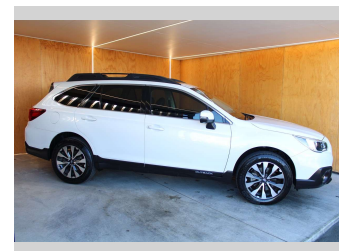

# 2016 Subaru OUTBACK PREMIUM 2.5P NZ NEW

**Purchase Price** **\$19,990**  
Includes GST, Registration & Licensing

Finance may be available on this vehicle. Ask one of our friendly staff for more information.

Body Style  
**5 door, Wagon**

Odometer  
**78,677 km**

Engine  
**2498 cc, Internal Combustion**

Fuel Type  
**Petrol**

Transmission  
**CVT**

Wheels  
-

VIN  
**JF2BS9KC2GG038351**

Interior  
-