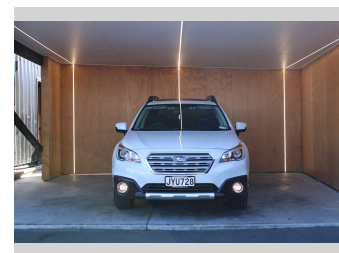

# 2016 Subaru OUTBACK PREMIUM 2.5P NZ NEW

**Purchase Price** **\$19,990**  
Includes GST, Registration & Licensing

Finance may be available on this vehicle. Ask one of our friendly staff for more information.