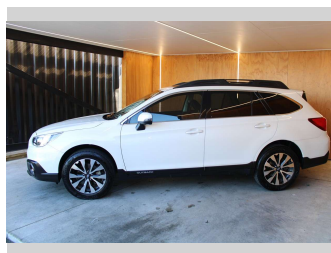

# 2016 Subaru OUTBACK PREMIUM 2.5P NZ NEW

**Purchase Price** **\$19,990**  
Includes GST, Registration & Licensing

Finance may be available on this vehicle. Ask one of our friendly staff for more information.

Body Style  
**5 door, Wagon**

Odometer  
**78,677 km**

Engine  
**2498 cc, Internal Combustion**

Fuel Type  
**Petrol**

Transmission  
**CVT**

Wheels  
-

VIN  
**JF2BS9KC2GG038351**

Interior  
-