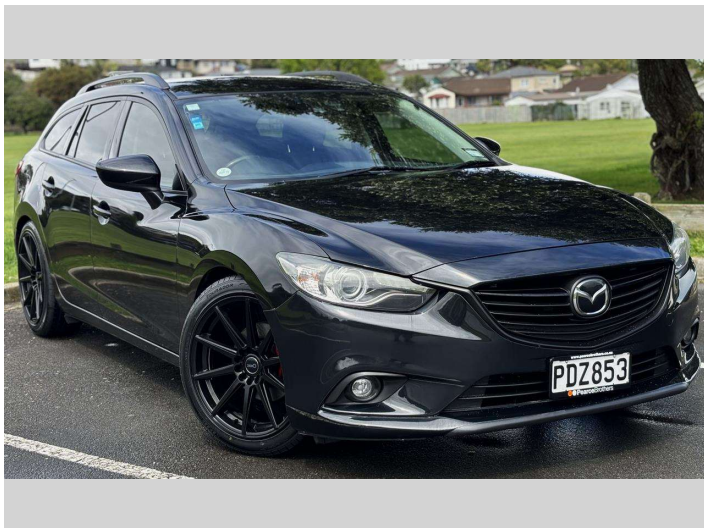

# 2013 Mazda Atenza 2.5L SPORTWAGON

**Purchase Price** **\$16,975**  
Includes GST, Registration & Licensing

Finance may be available on this vehicle. Ask one of our friendly staff for more information.

Gain peace of mind with Mechanical Breakdown Insurance. **Ask us how.**

**Top features**  
None Listed

Body Style  
**5 door, Station Wagon**

Odometer  
**116,775 km**

Engine  
**2480 cc, In-Line**

Fuel Type  
**Petrol**

Transmission  
**Automatic, Front Wheel**

Wheels  
-

VIN  
**7AT0C139X21100185**

Interior  
-

Safety  
-

Reg No.  
**PDZ853**

Ext Colour  
**Black**

History  
**Ex-Overseas, 4 owners**