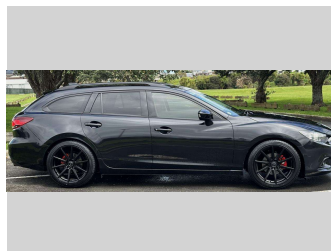

# 2013 Mazda Atenza 2.5L SPORTWAGON

**Purchase Price** **\$16,975**  
Includes GST, Registration & Licensing

Finance may be available on this vehicle. Ask one of our friendly staff for more information.

Gain peace of mind with Mechanical Breakdown Insurance. **Ask us how.**

**Top features**  
None Listed

Body Style  
**5 door, Station Wagon**

Odometer  
**116,775 km**

Engine  
**2480 cc, In-Line**

Fuel Type  
**Petrol**

Transmission  
**Automatic, Front Wheel**

Wheels  
-

VIN  
**7AT0C139X21100185**

Interior  
-

Safety  
-

Reg No.  
**PDZ853**

Ext Colour  
**Black**

History  
**Ex-Overseas, 4 owners**