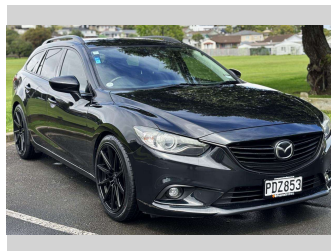

# 2013 Mazda Atenza 2.5L SPORTWAGON

**Purchase Price** **\$16,975**  
Includes GST, Registration & Licensing

Finance may be available on this vehicle. Ask one of our friendly staff for more information.

Gain peace of mind with Mechanical Breakdown Insurance. **Ask us how.**

**Top features**  
None Listed

Body Style  
**5 door, Station Wagon**

Odometer  
**116,775 km**

Engine  
**2480 cc, In-Line**

Fuel Type  
**Petrol**

Transmission  
**Automatic, Front Wheel**

Wheels  
-

VIN  
**7AT0C139X21100185**

Interior  
-

Safety  
-

Reg No.  
**PDZ853**

Ext Colour  
**Black**

History  
**Ex-Overseas, 4 owners**